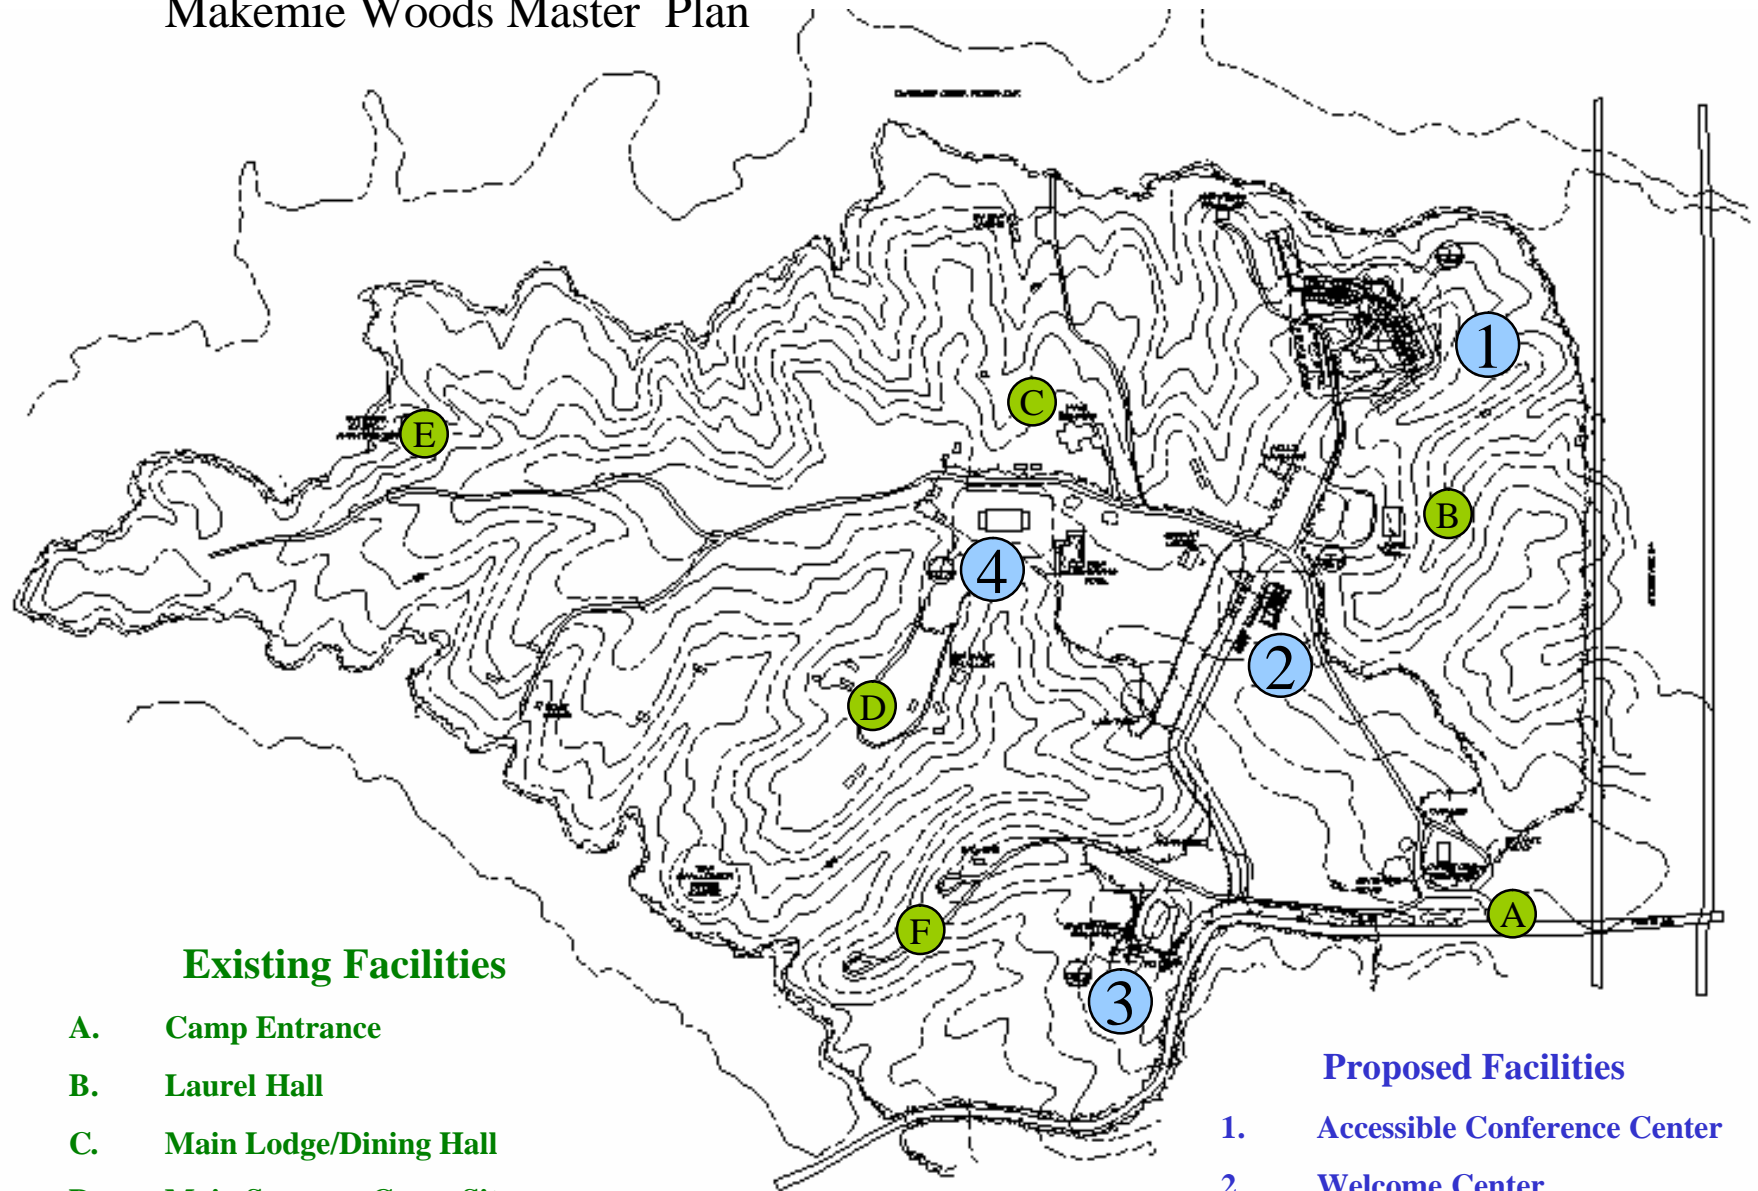

Makemie Woods Master Plan

Existing Facilities

- A. Camp Entrance
- B. Laurel Hall
- C. Main Lodge/Dining Hall
- D. Main Summer Camp Sites
- E. Outdoor Chapel
- F. Family Campground

Proposed Facilities

- 1. Accessible Conference Center
- 2. Welcome Center
- 3. Maintenance Building
- 4. Activity Center